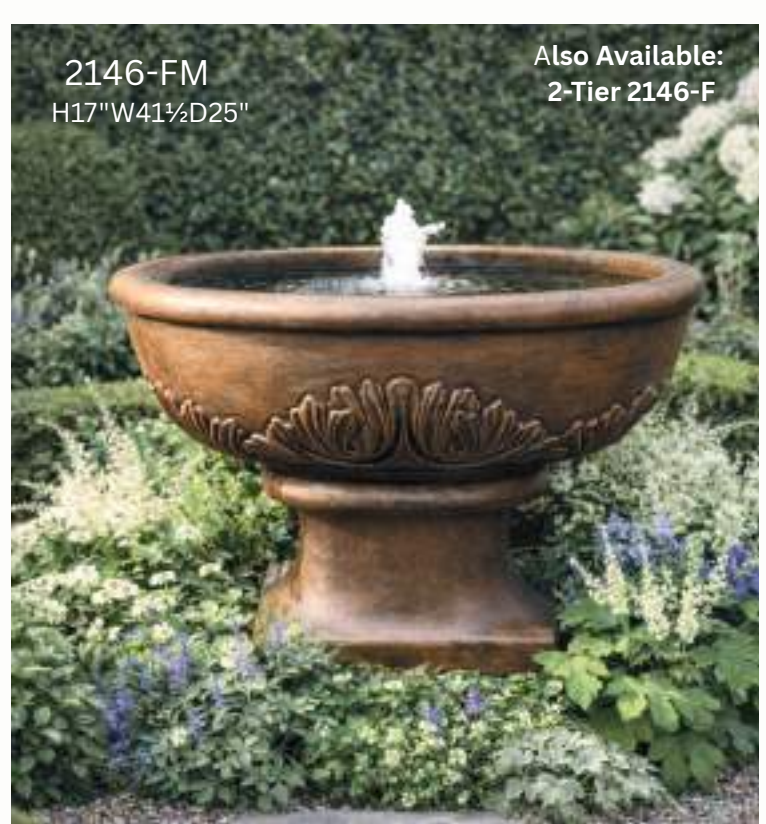

New Item

2056-FL
H18" W46"

Baroque Bubbler, Large

A timeless staple for refined Mediterranean settings

New Item

2056-FLP
H32" W46"

- Florence LG106-F
- Madalay Bubbler 2146-FM
- Old Shasta, Short LG104-FS
- Roma, Small 234-FS