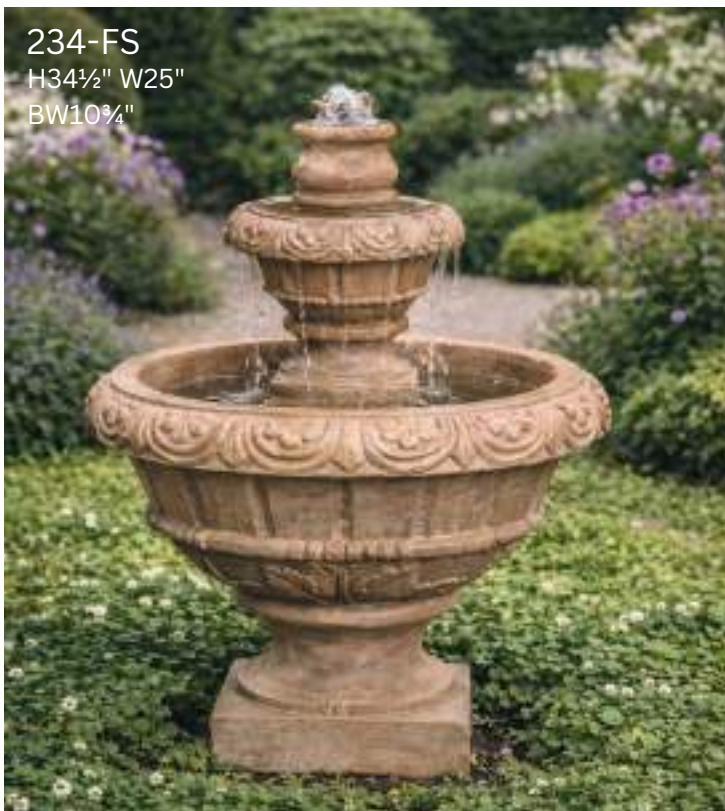

New Item

2056-FL
H18" W46"

Baroque Bubbler, Large

A timeless staple for refined Mediterranean settings

New Item

2056-FLP
H32" W46"

- Florence LG106-F
- Madalay Bubbler 2146-FM
- Old Shasta, Short LG104-FS
- Roma, Small 234-FS